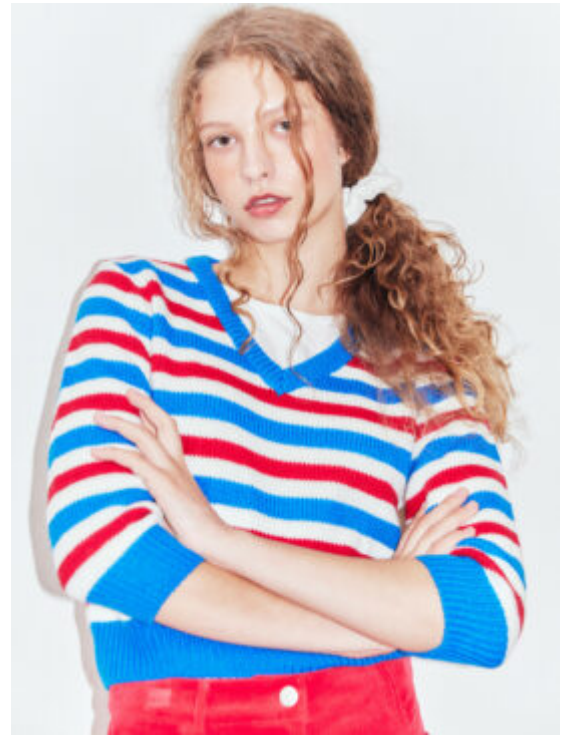

TRUE MODELS

Betija Gersone

174 | 78 / 60 / 89 / 39 | Dark Blond / Green