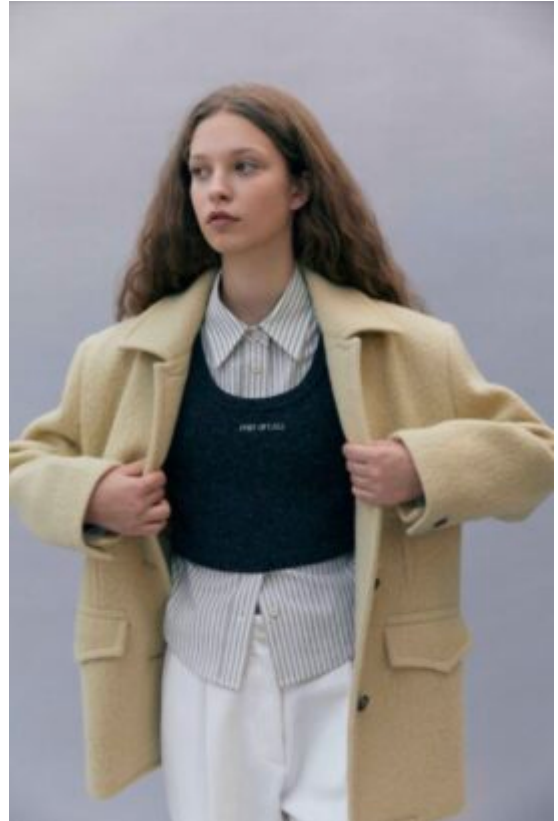

TRUE MODELS

Betija Gersone

174 | 78 / 60 / 89 / 39 | Dark Blond / Green