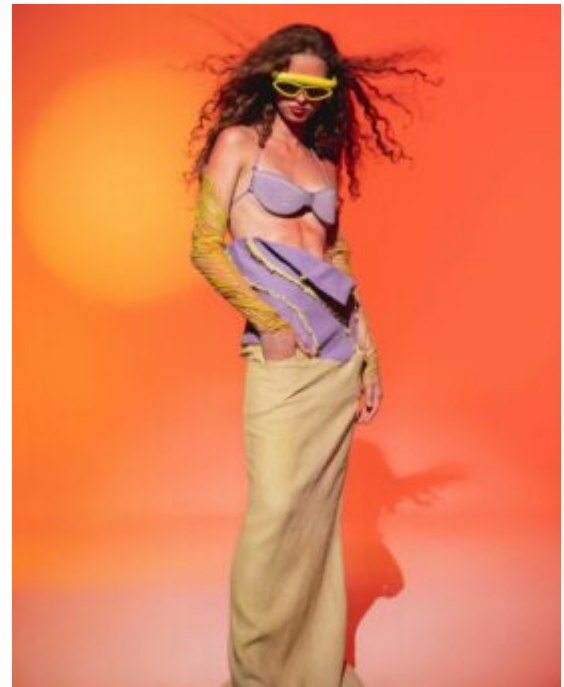

## Betija Gersone

174 | 78 / 60 / 89 / 39 | Dark Blond / Green

# TRUE MODELS

Zipper<sup>\*</sup>  
Small

Zipper Small  
French Rose Crinkle

shop →

W CONCEPT X MARGESHERWOOD

# TRUE MODELS

**Betija Gersone**

174 | 78 / 60 / 89 / 39 | Dark Blond / Green